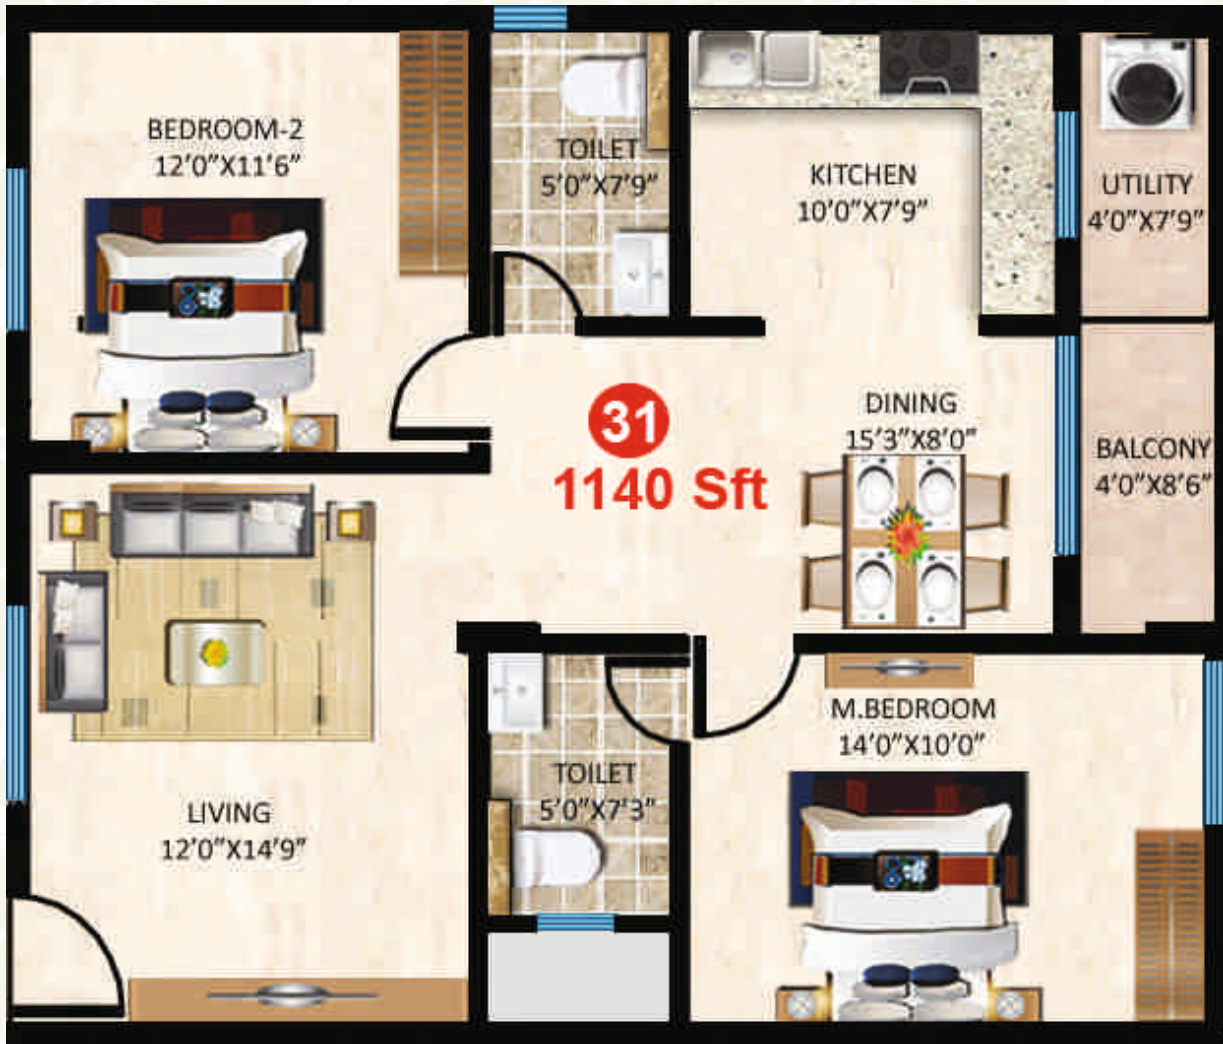

AREA STATEMENT

FLAT NO	TYPE	S.B.A	CARPET AREA	UTILITY / BALCONY	WALL AREA	BUILT-UP AREA	COMMON AREA	UDS
031-331	2 BHK	1140 Sft	761 Sft	95 Sft	64 Sft	920 Sft	220 Sft	509 Sft