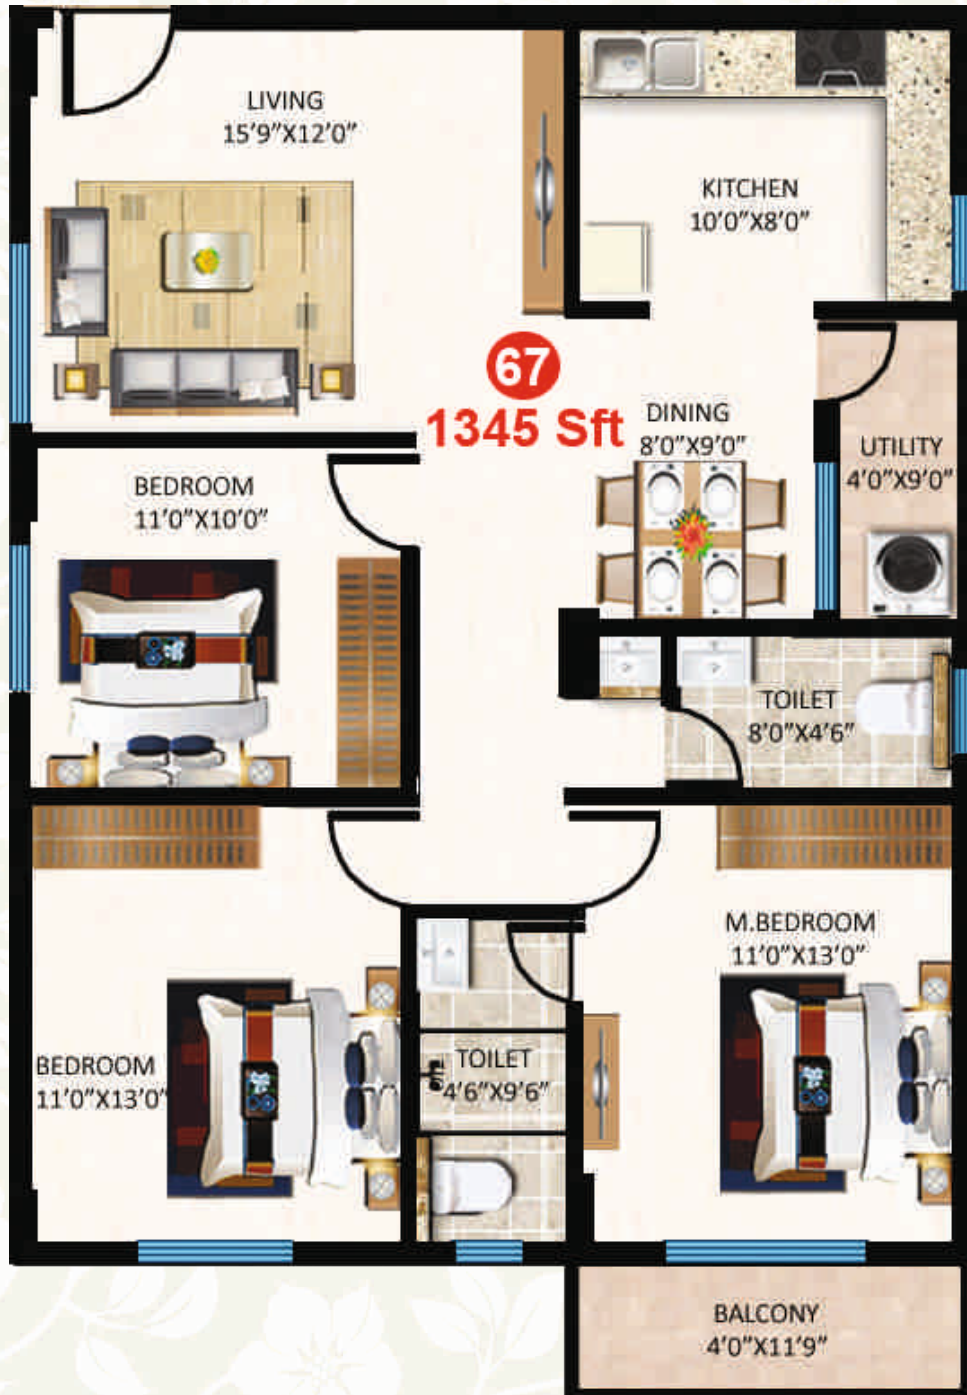

AREA STATEMENT

FLAT NO	TYPE	S.B.A	CARPET AREA	UTILITY / BALCONY	WALL AREA	BUILT-UP AREA	COMMON AREA	UDS
067-367	3 BHK	1345 Sft	934 Sft	83 Sft	68 Sft	1085 Sft	260 Sft	600 Sft