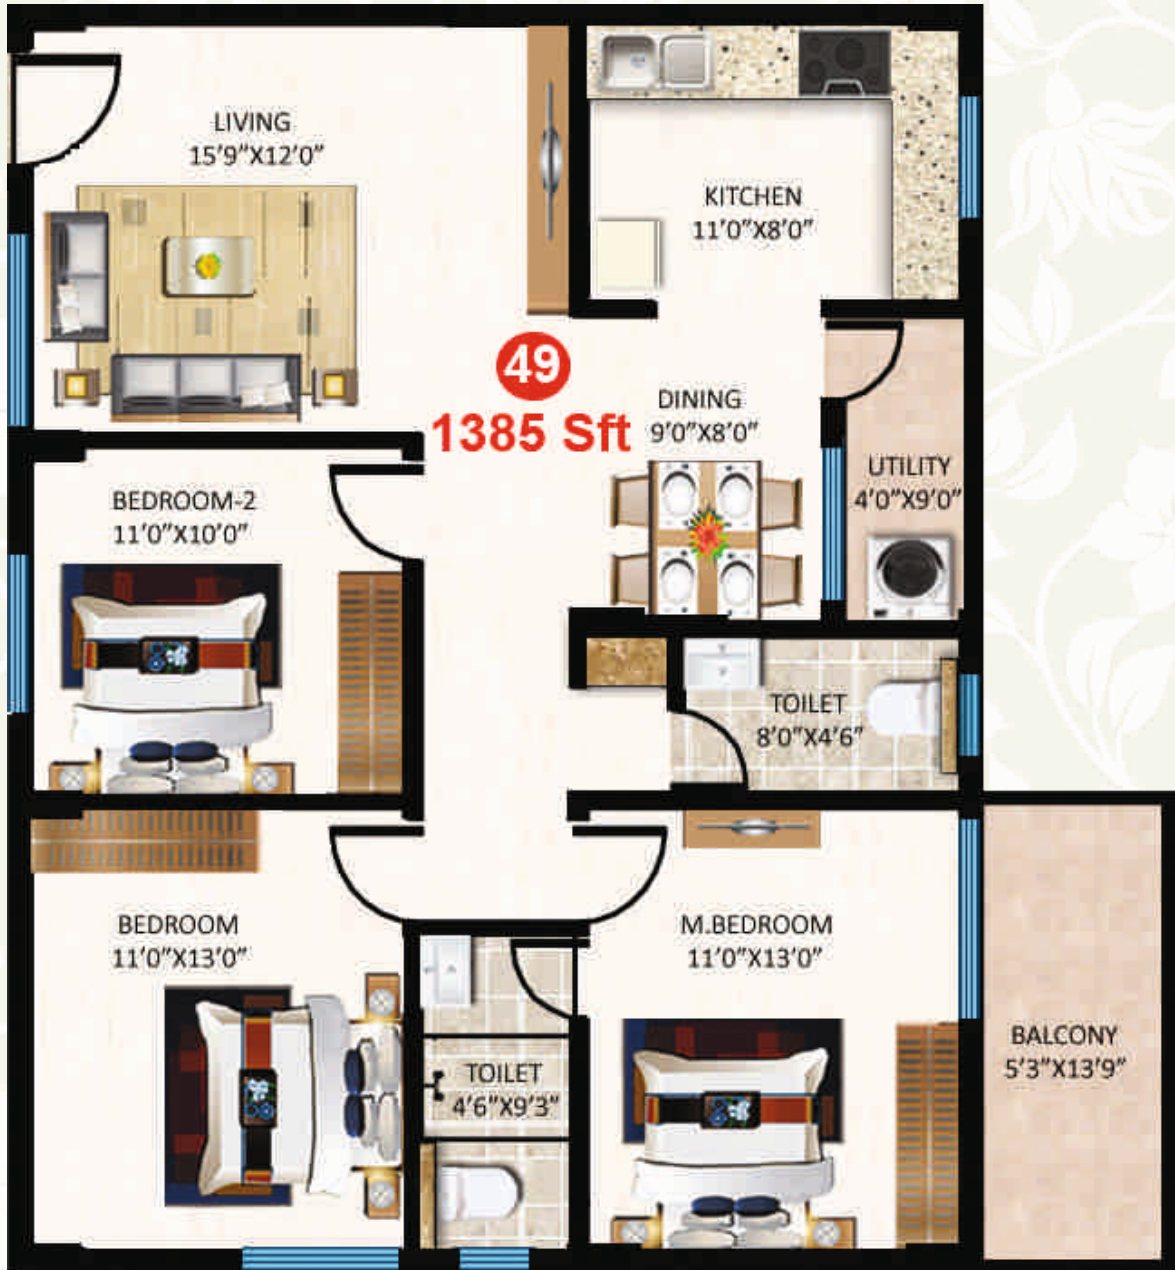

AREA STATEMENT

FLAT NO	TYPE	S.B.A	CARPET AREA	UTILITY / BALCONY	WALL AREA	BUILT-UP AREA	COMMON AREA	UDS
049-349	3 BHK	1385 Sft	934 Sft	110 Sft	73 Sft	1117 Sft	268 Sft	618 Sft