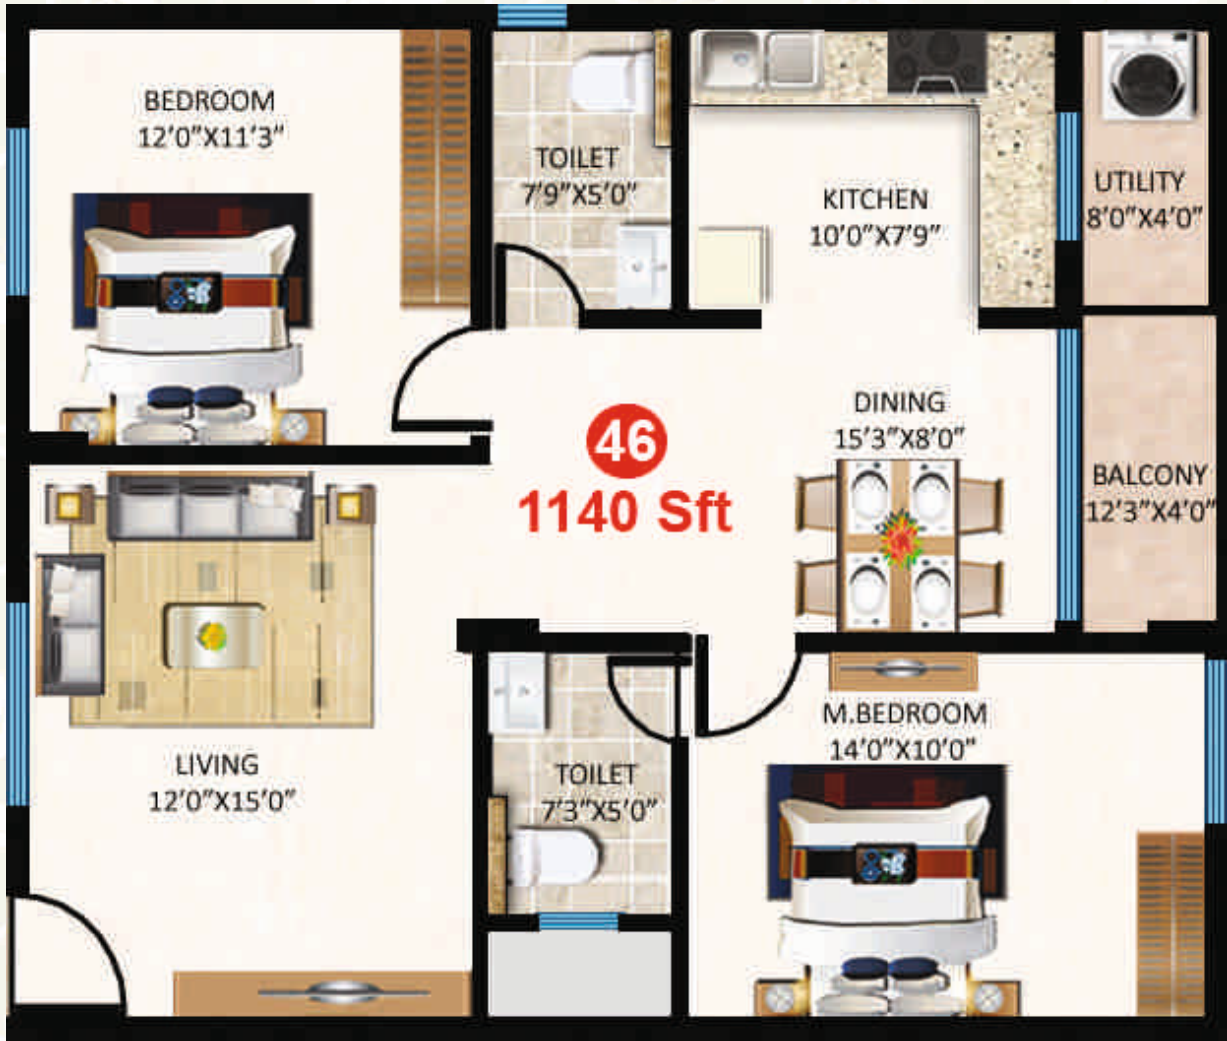

AREA STATEMENT

FLAT NO	TYPE	S.B.A	CARPET AREA	UTILITY / BALCONY	WALL AREA	BUILT-UP AREA	COMMON AREA	UDS
046-346	2 BHK	1140 Sft	761 Sft	95 Sft	64 Sft	920 Sft	220 Sft	509 Sft