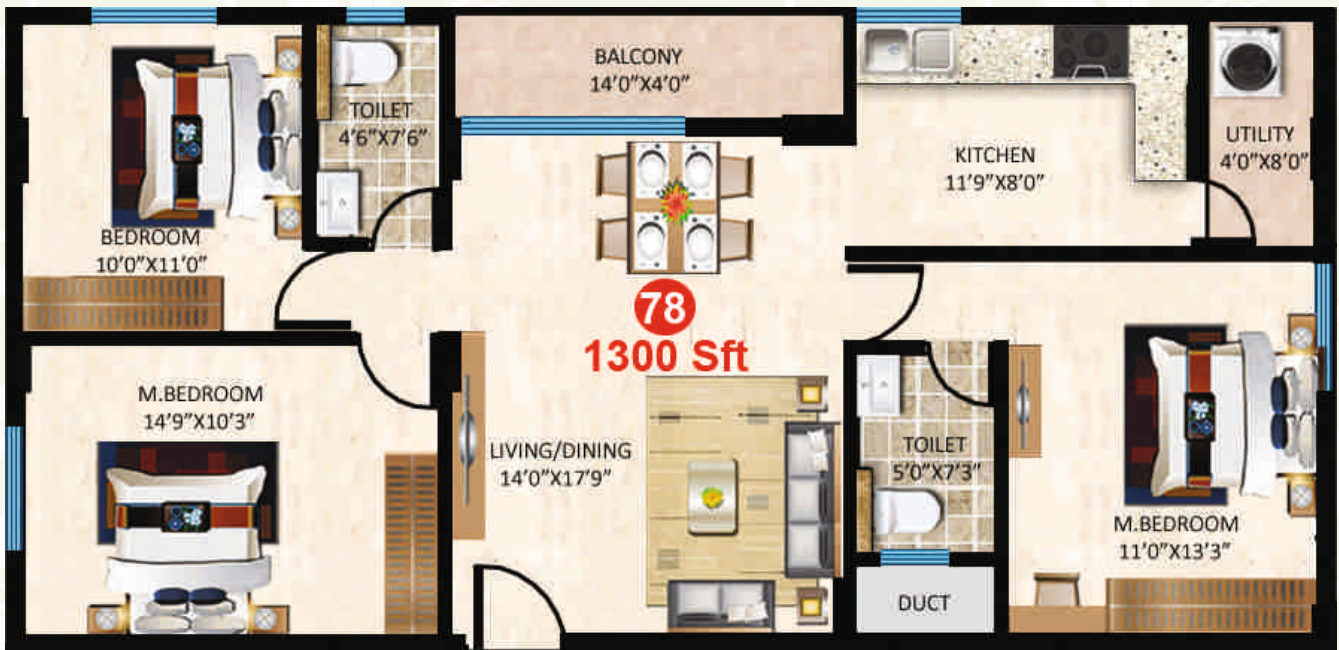

AREA STATEMENT

FLAT NO	TYPE	S.B.A	CARPET AREA	UTILITY / BALCONY	WALL AREA	BUILT-UP AREA	COMMON AREA	UDS
078-378	3 BHK	1300 Sft	881 Sft	90 Sft	78 Sft	1049 Sft	251 Sft	580 Sft