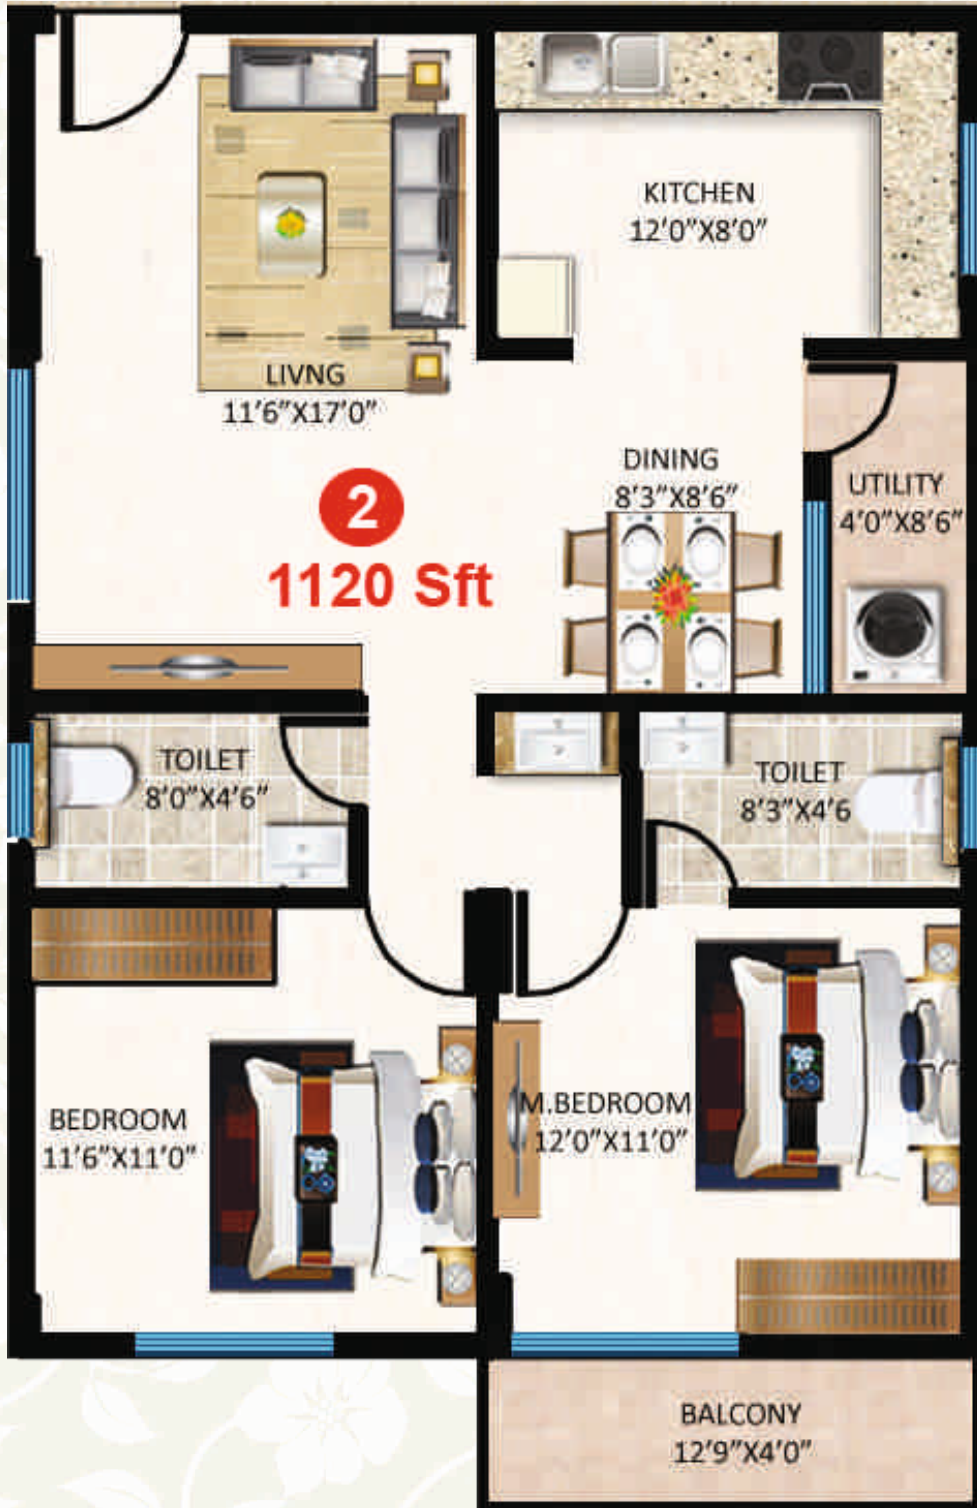

Pariwar Wise

Palm Springs

Inspired by mother nature

Super Luxurious 2 & 3 BHK Residential Apartments

**INDIVIDUAL
FLOOR PLANS**

AREA STATEMENT

FLAT NO	TYPE	S.B.A	CARPET AREA	UTILITY / BALCONY	WALL AREA	BUILT-UP AREA	COMMON AREA	UDS
001-301	2 BHK	1100 Sft	743 Sft	79 Sft	65 Sft	887 Sft	213 Sft	491 Sft

AREA STATEMENT

FLAT NO	TYPE	S.B.A	CARPET AREA	UTILITY / BALCONY	WALL AREA	BUILT-UP AREA	COMMON AREA	UDS
002-302	2 BHK	1120 Sft	756 Sft	85 Sft	63 Sft	904 Sft	216 Sft	500 Sft

AREA STATEMENT

FLAT NO	TYPE	S.B.A	CARPET AREA	UTILITY / BALCONY	WALL AREA	BUILT-UP AREA	COMMON AREA	UDS
003-303	3 BHK	1520 Sft	1016 Sft	138 Sft	72 Sft	1226 Sft	294 Sft	678 Sft