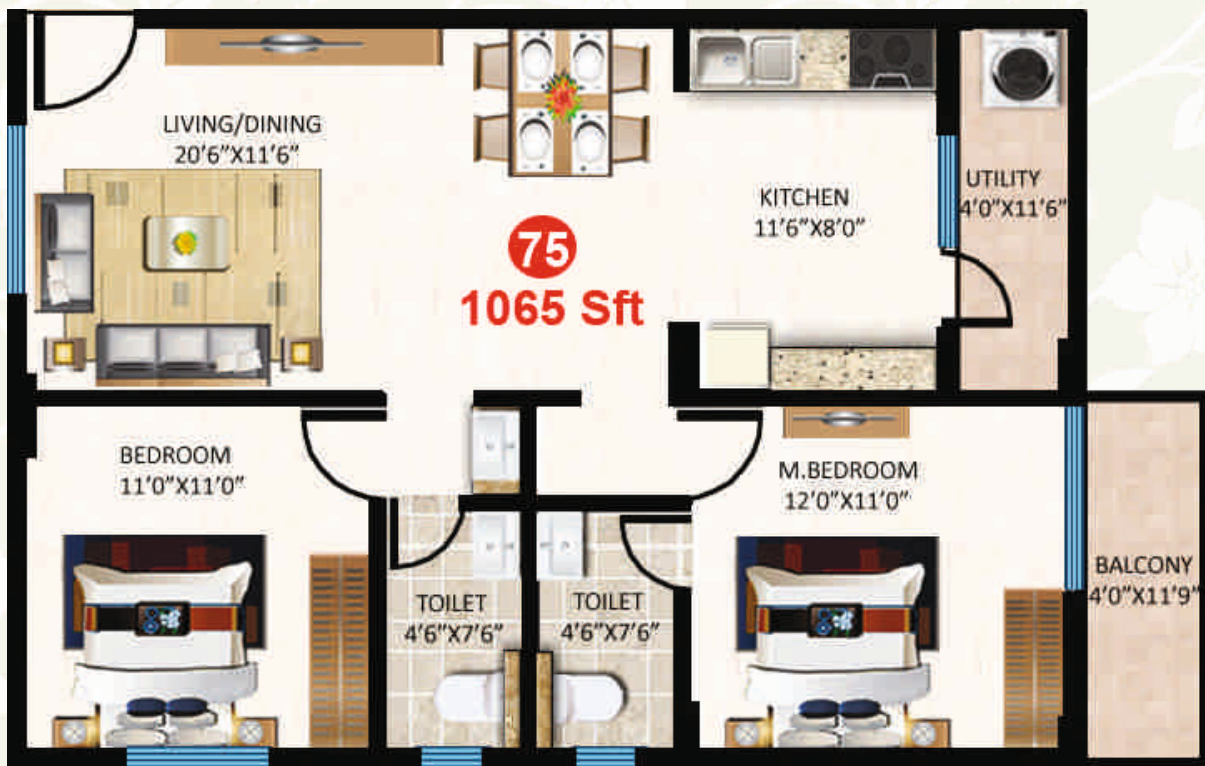

AREA STATEMENT

FLAT NO	TYPE	S.B.A	CARPET AREA	UTILITY / BALCONY	WALL AREA	BUILT-UP AREA	COMMON AREA	UDS
075-375	2 BHK	1065 Sft	709 Sft	93 Sft	57 Sft	859 Sft	206 Sft	475 Sft