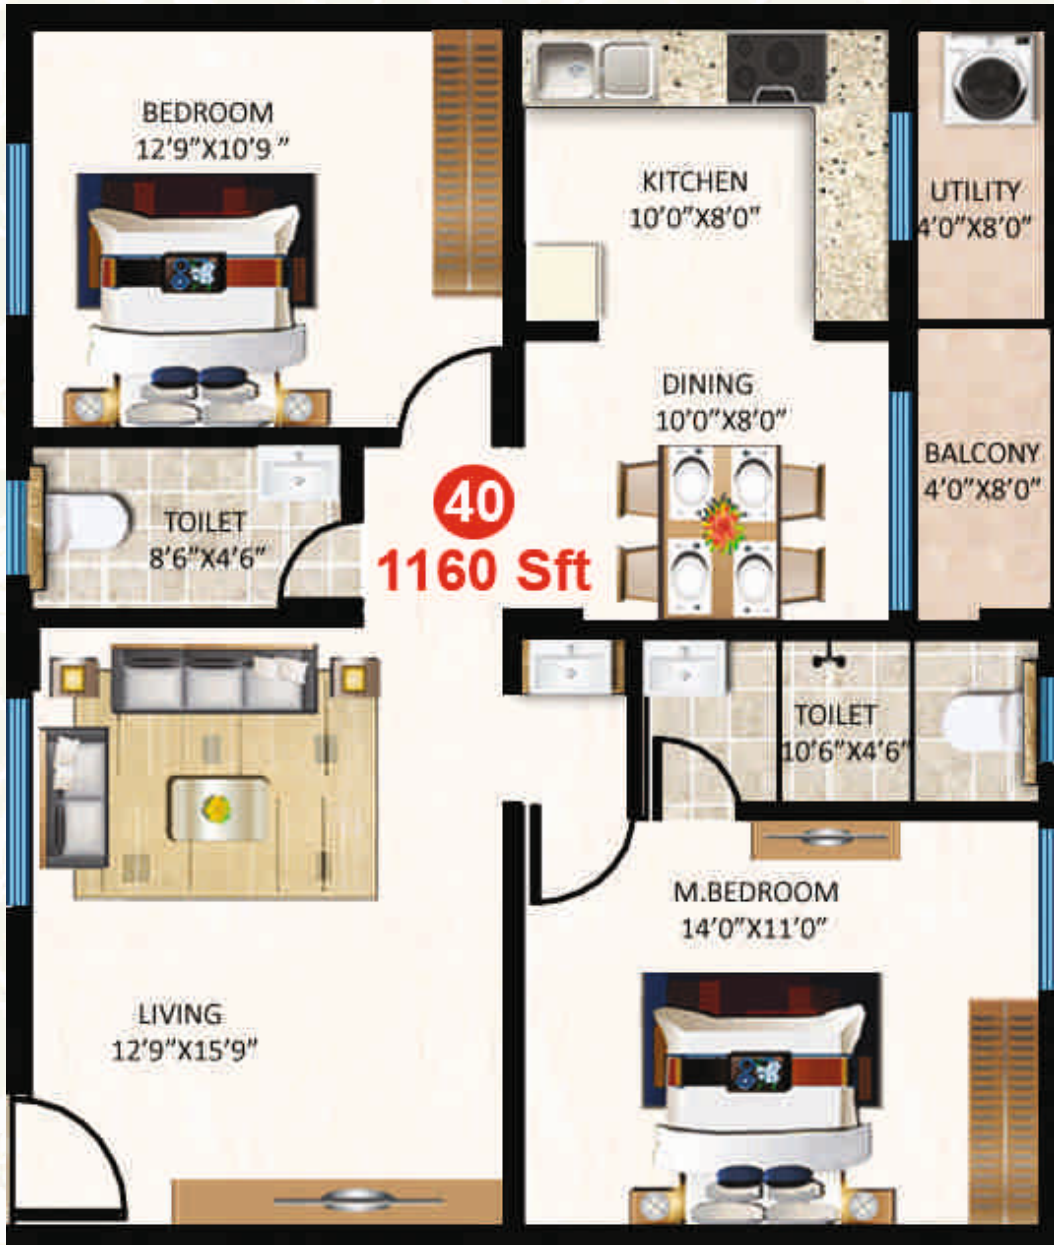

AREA STATEMENT

FLAT NO	TYPE	S.B.A	CARPET AREA	UTILITY / BALCONY	WALL AREA	BUILT-UP AREA	COMMON AREA	UDS
040-340	2 BHK	1160 Sft	808 Sft	64 Sft	64 Sft	936 Sft	224 Sft	518 Sft