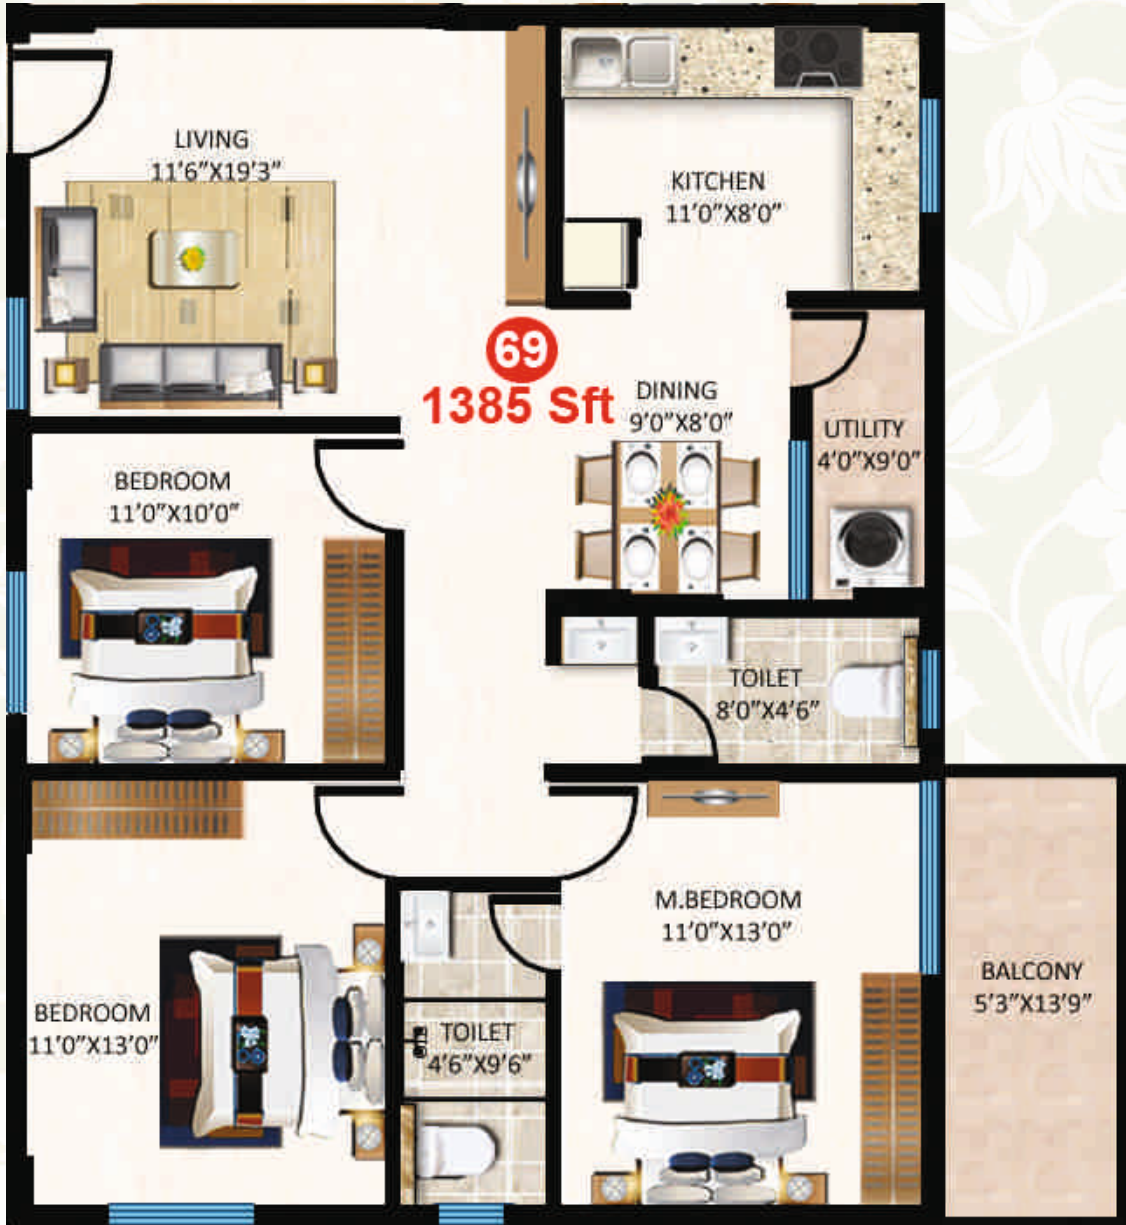

AREA STATEMENT

FLAT NO	TYPE	S.B.A	CARPET AREA	UTILITY / BALCONY	WALL AREA	BUILT-UP AREA	COMMON AREA	UDS
069-369	3 BHK	1385 Sft	934 Sft	110 Sft	73 Sft	1117 Sft	268 Sft	618 Sft