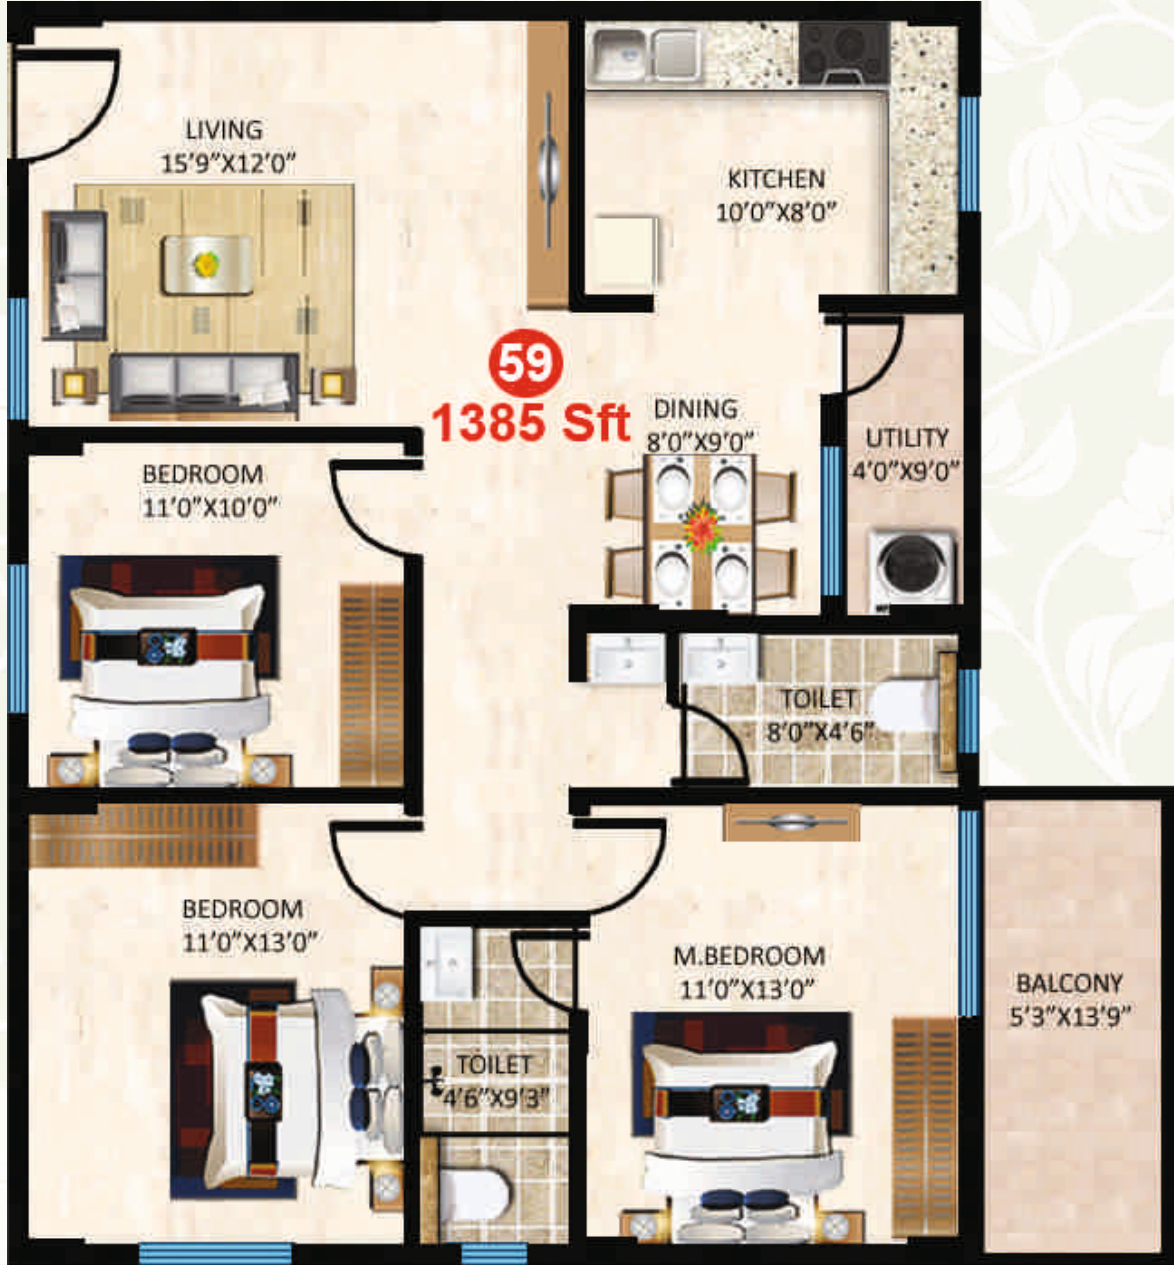

AREA STATEMENT

FLAT NO	TYPE	S.B.A	CARPET AREA	UTILITY / BALCONY	WALL AREA	BUILT-UP AREA	COMMON AREA	UDS
059-359	3 BHK	1385 Sft	934 Sft	110 Sft	73 Sft	1117 Sft	268 Sft	618 Sft