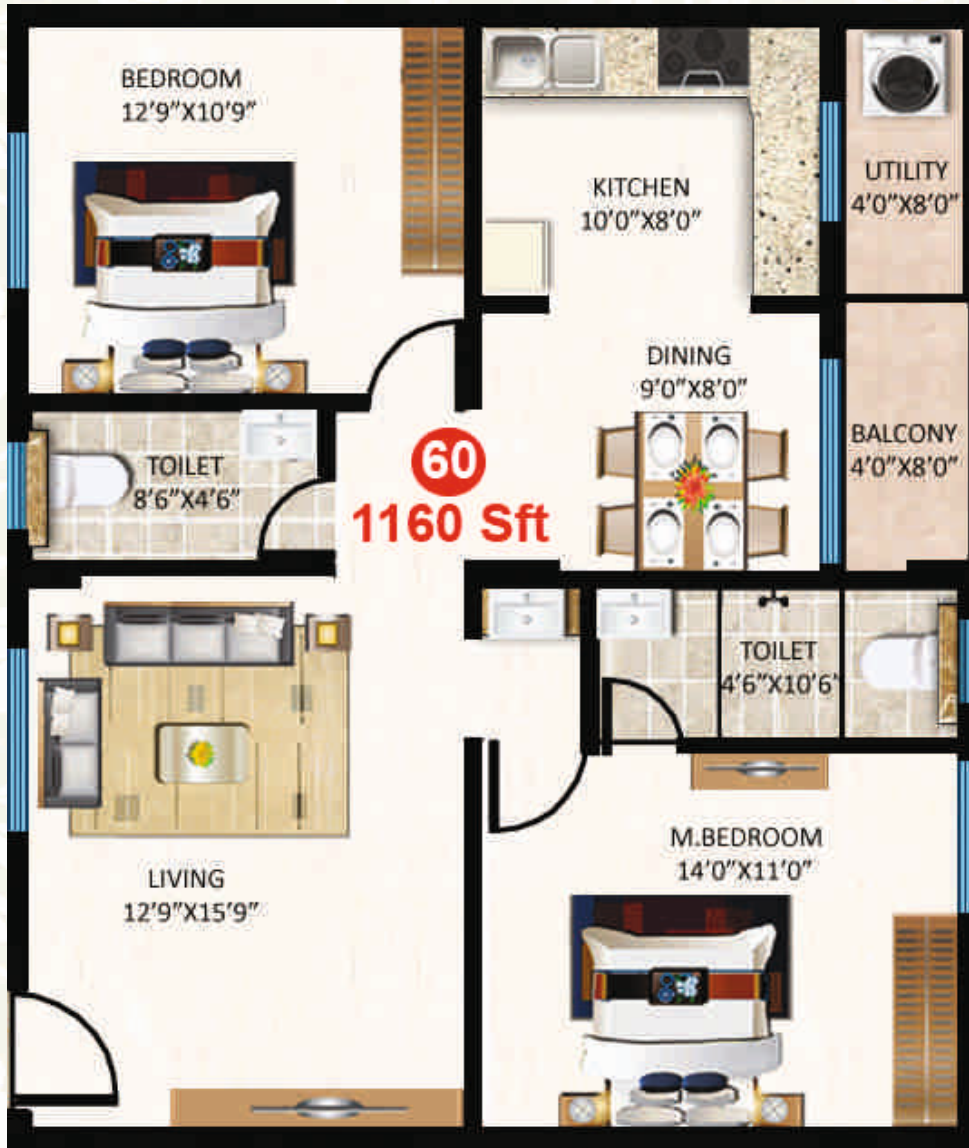

AREA STATEMENT

FLAT NO	TYPE	S.B.A	CARPET AREA	UTILITY / BALCONY	WALL AREA	BUILT-UP AREA	COMMON AREA	UDS
060-360	2 BHK	1160 Sft	808 Sft	64 Sft	64 Sft	936 Sft	224 Sft	518 Sft