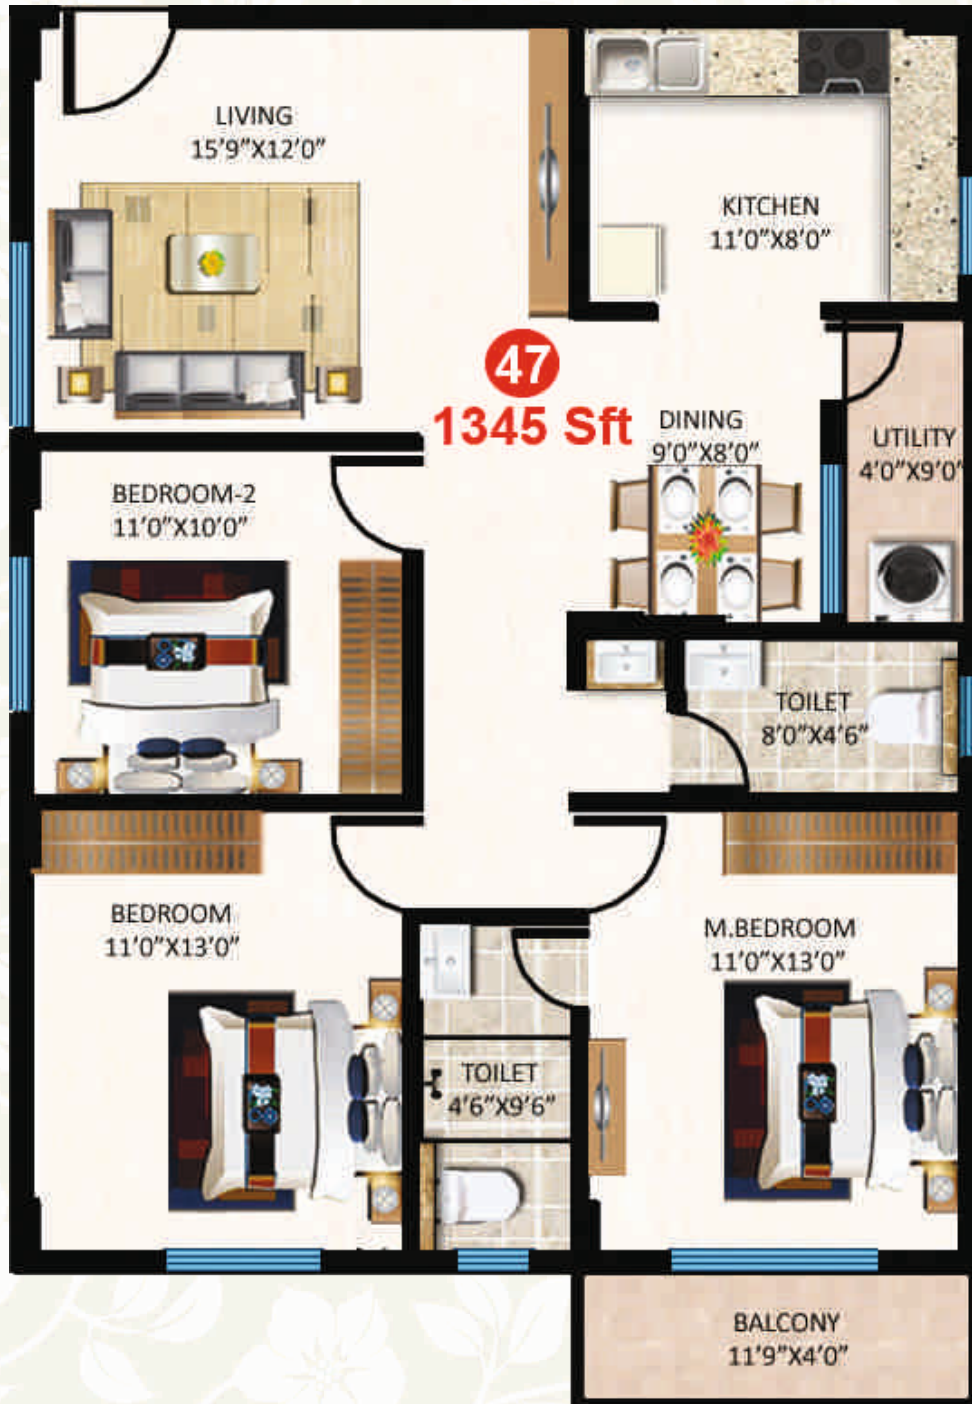

AREA STATEMENT

FLAT NO	TYPE	S.B.A	CARPET AREA	UTILITY / BALCONY	WALL AREA	BUILT-UP AREA	COMMON AREA	UDS
047-347	3 BHK	1345 Sft	934 Sft	83 Sft	68 Sft	1085 Sft	260 Sft	600 Sft