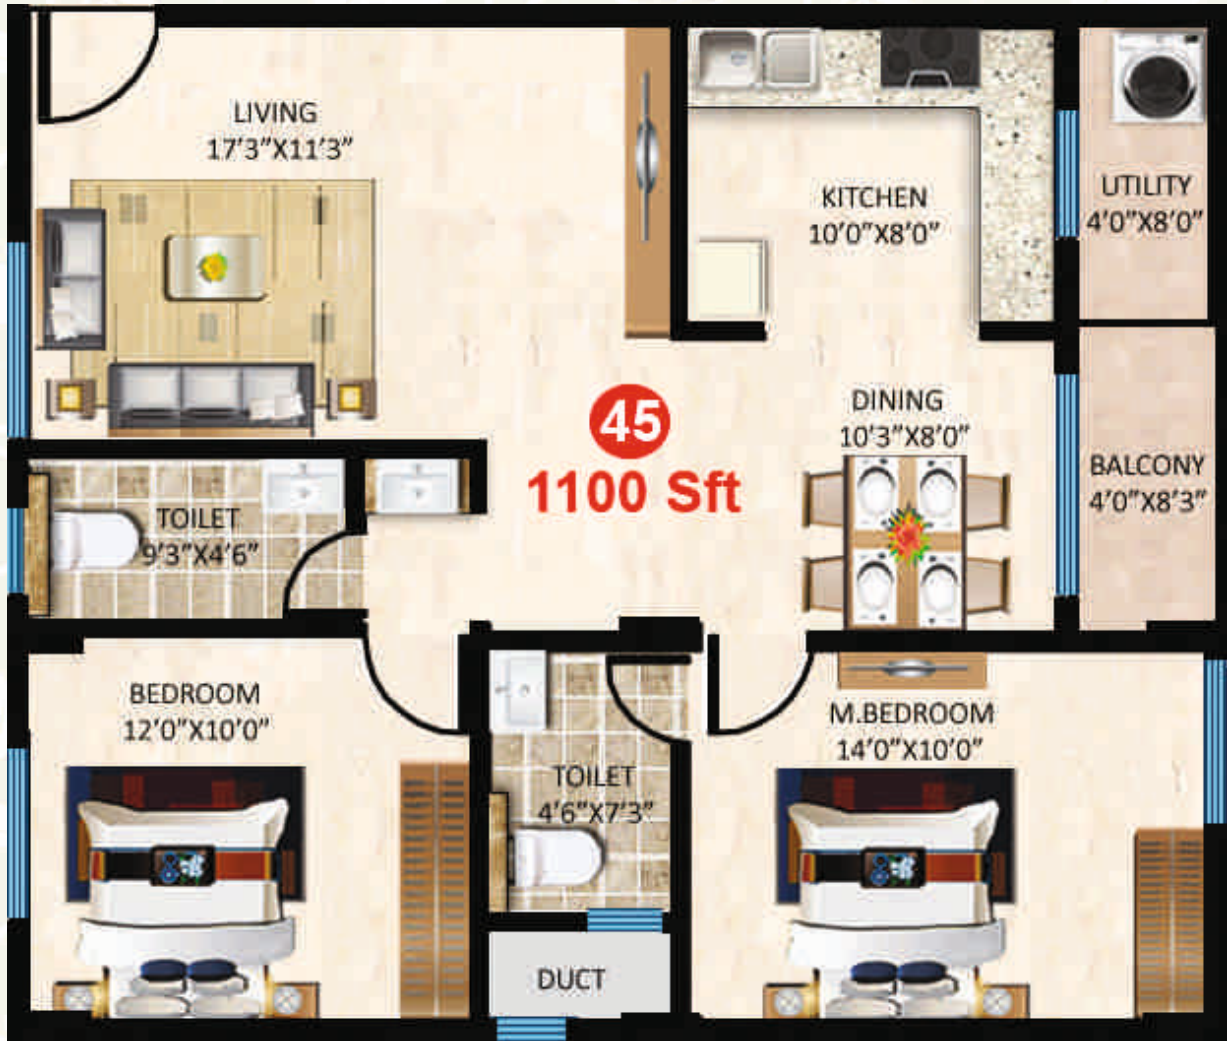

AREA STATEMENT

FLAT NO	TYPE	S.B.A	CARPET AREA	UTILITY / BALCONY	WALL AREA	BUILT-UP AREA	COMMON AREA	UDS
045-345	2 BHK	1100 Sft	762 Sft	65 Sft	60 Sft	887 Sft	213 Sft	491 Sft