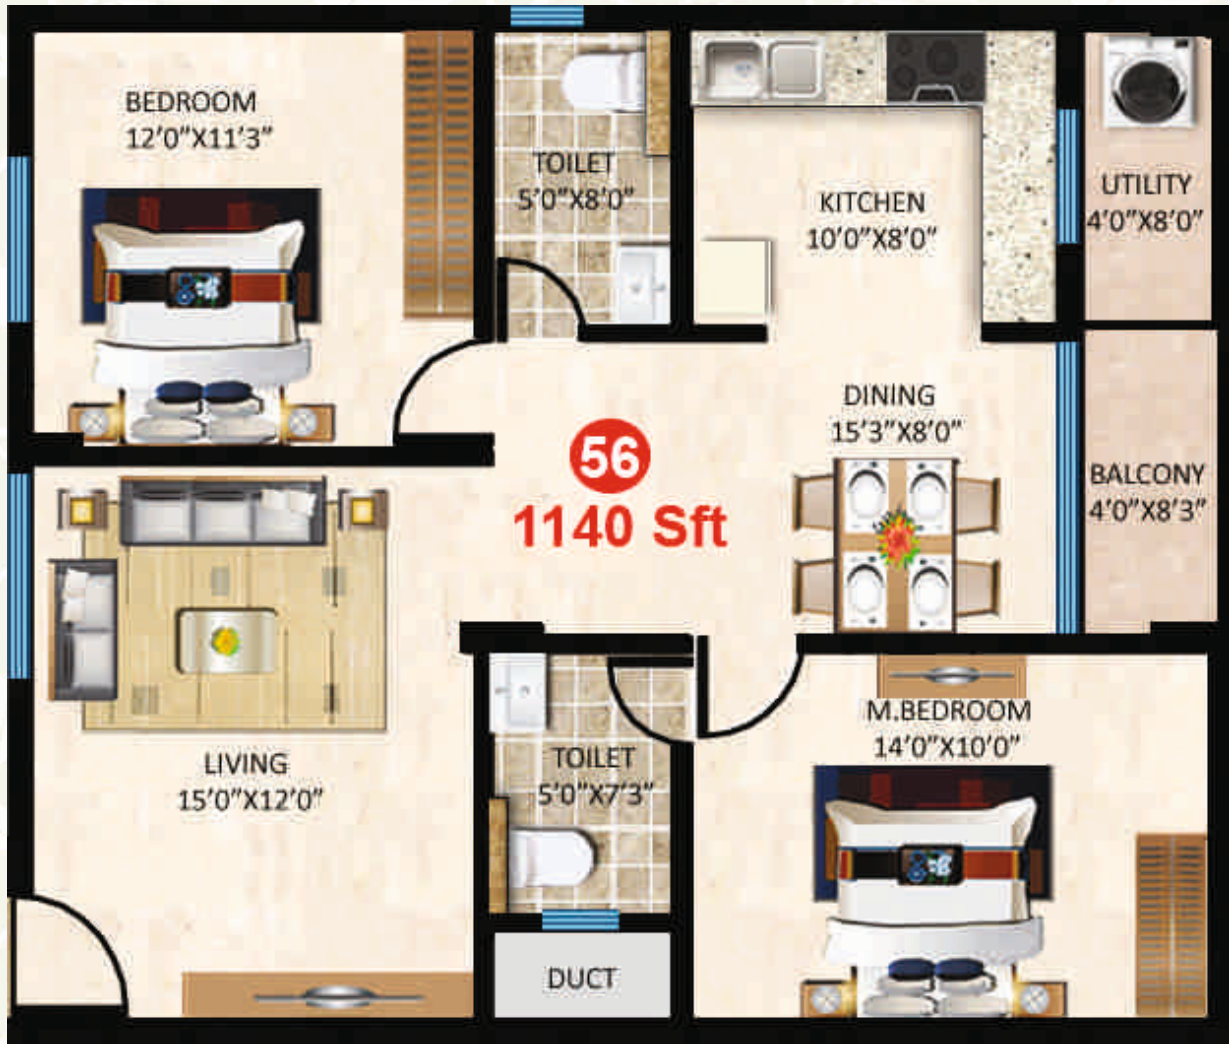

AREA STATEMENT

FLAT NO	TYPE	S.B.A	CARPET AREA	UTILITY / BALCONY	WALL AREA	BUILT-UP AREA	COMMON AREA	UDS
056-356	2 BHK	1140 Sft	761 Sft	95 Sft	64 Sft	920 Sft	220 Sft	509 Sft