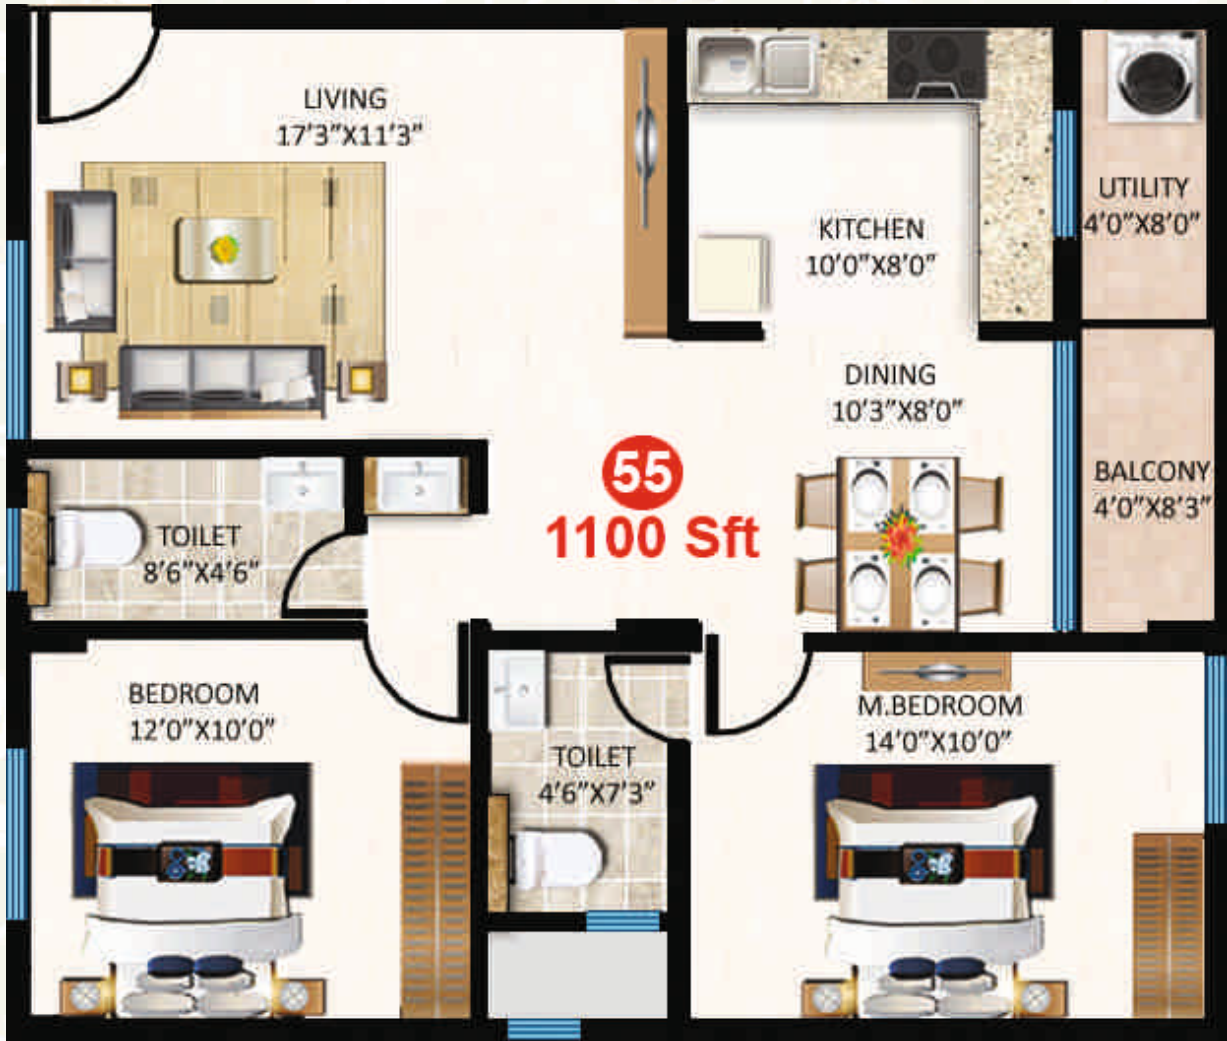

AREA STATEMENT

FLAT NO	TYPE	S.B.A	CARPET AREA	UTILITY / BALCONY	WALL AREA	BUILT-UP AREA	COMMON AREA	UDS
055-355	2 BHK	1100 Sft	762 Sft	65 Sft	60 Sft	887 Sft	213 Sft	491 Sft